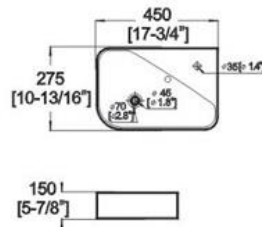

Winfield[®] Vitreous China D453L

D453L ART BASIN

Features:

- * Vitreous china.
- * Above counter Or Wall-mount.
- * With overflow.
- * Single faucet hole.
- * Dimensions: Height: 5-7/8" (150mm)
Length: 17-3/4" (450mm)
Width: 10-13/16" (275mm)