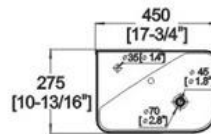

### Features:

- \* Vitreous china.
- \* Above counter Or Wall-mount.
- \* With overflow.
- \* Single faucet hole.
- \* Dimensions: Height: 5-7/8" (150mm)  
Length: 17-3/4" (450mm)  
Width: 10-13/16" (275mm)