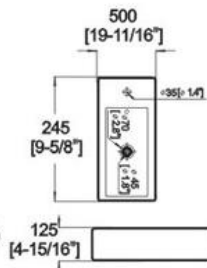

Winfield[®] Vitreous China

D500

D500 ART BASIN

Features:

- * Vitreous china.
- * Above counter Or Wall-mount.
- * With overflow.
- * Single faucet hole.
- * Dimensions: Height 4-15/16" (125mm)

Length: 19-11/16" (500mm)
Width: 9-5/8" (245mm)