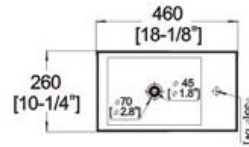

Winfield[®] Vitreous China

D501

D501 ART BASIN

Features:

- * Vitreous china.
- * Above counter Or Wall-mount.
- * Without overflow.
- * Single faucet hole.
- * Dimensions: Height: 4-5/16" (110mm)
Length: 18-1/8" (460mm)
Width: 10-1/4" (260mm)