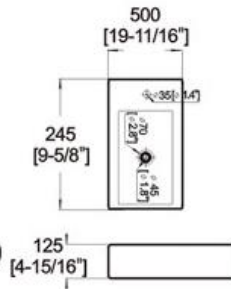

### D502 ART BASIN

Features:

- \* Vitreous china.
- \* Above counter Or Wall-mount.
- \* Without overflow.
- \* Single faucet hole.
- \* Dimensions: Height: 4-15/16" (125mm)  
Length: 19-11/16" (500mm)  
Width: 9-5/8" (245mm)