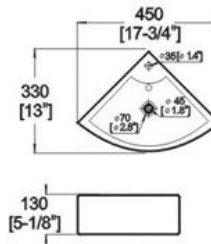

## D511 ART BASIN

- Features:
- \* Vitreous china.
  - \* Above counter Or Wall-mount.
  - \* With overflow.
  - \* Single faucet hole.
  - \* Dimensions: Height: 5-1/8" (130mm)  
Length: 17-3/4" (450mm)  
Width: 13" (330mm)