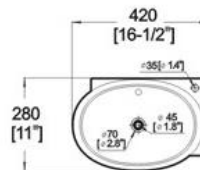

Winfield[®] Vitreous China D513

D513 ART BASIN

Features:

- * Vitreous china.
- * Above counter Or Wall-mount.
- * With overflow.
- * Single faucet hole.
- * Dimensions: Height: 5-11/16" (145mm)
Length: 16-1/2" (420mm)
Width: 11" (280mm)