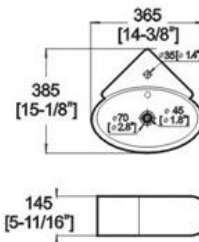

Winfield[®] Vitreous China D514

D514 ART BASIN

Features:

- * Vitreous china.
- * Above counter Or Wall-mount.
- * With overflow.
- * Single faucet hole.
- * Dimensions: Height: 5-11/16" (145mm)
Length: 14-3/8" (365mm)
Width: 15-1/8 (385mm)