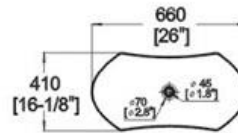

Winfield[®] Vitreous China D570

D570 ART BASIN

Features:

- * Vitreous china.
- * Above-counter.
- * Without overflow.
- * No faucet hole, requires wall or counter-mount faucet.
- * Dimensions: Height: 4-1/2" (115mm)
Length: 26" (660mm)
Width: 16-1/8" (410mm)