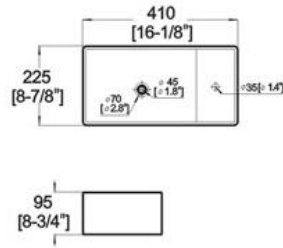

## D581 ART BASIN

Features:

- \* Vitreous china.
- \* Above counter Or Wall-mount.
- \* Without overflow.
- \* Single faucet hole.
- \* Dimensions: Height: 8-3/4" (95mm)  
Length: 16-1/8" (410mm)  
Width: 8-7/8" (225mm)