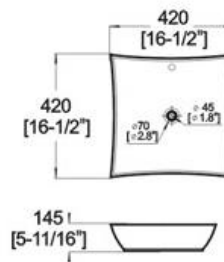

Winfield® Vitreous China

D667

D667 ART BASIN

Features:

- * Vitreous china.
- * Above-counter.
- * With overflow.
- * No faucet hole, requires wall or counter-mount faucet.
- * Dimensions: Height: 5-11/16" (145mm)
Length: 16-1/2" (420mm)
Width: 16-1/2" (420mm)