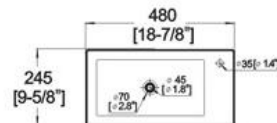

### Features:

- \* Vitreous china.
- \* Above counter Or Wall-mount.
- \* Without overflow.
- \* Single faucet hole.
- \* Dimensions: Height: 5-5/16" (135mm)  
Length: 18-7/8" (480mm)  
Width: 9-5/8" (245mm)