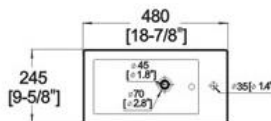

Winfield[®] Vitreous China D858

D858 ART BASIN

Features:

- * Vitreous china.
- * Above counter Or Wall-mount.
- * With overflow.
- * Single faucet hole.
- * Dimensions: Height: 5-5/16" (135mm)
Length: 18-7/8" (480mm)
Width: 9-5/8" (245mm)