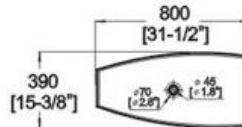

Winfield[®] Vitreous China D295

D295 ART BASIN

- Features:
- * Vitreous china.
 - * Above-counter.
 - * Without overflow.
 - * No faucet hole, requires wall or counter-mount faucet.
 - * Dimensions: Height: 4-1/2" (115mm)
Length: 31-1/2" (800mm)
Width: 15-3/8" (390mm)