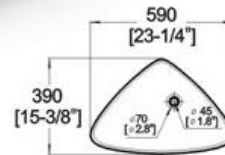

Winfield[®] Vitreous China

D147A/D147

D147A/D147 ART BASIN

Features:

- * Vitreous china.
- * Above-counter.
- * Without overflow.
- * No faucet hole, requires wall or counter-mount faucet.

* Dimensions:

D147A: Height: 5-1/2" (140mm)
Length: 23-1/4" (590mm)
Width: 15-3/8" (390mm)

D147: Height: 5-7/8" (150mm)
Length: 26-3/8" (670mm)
Width: 17-1/8" (435mm)

Winfield Products

1689 E Mission Blvd. Pomona CA 91766
Repair Parts and Services 1(866)200-1888