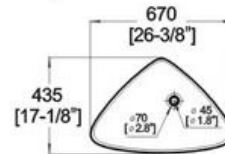

Winfield[®] Vitreous China

D147A/D147

D147A/D147 ART BASIN

Features:

- * Vitreous china.
- * Above-counter.
- * Without overflow.
- * No faucet hole, requires wall or counter-mount faucet.

* Dimensions:

D147A: Height: 5-1/2" (140mm)
Length: 23-1/4" (590mm)
Width: 15-3/8" (390mm)

D147: Height: 5-7/8" (150mm)
Length: 26-3/8" (670mm)
Width: 17-1/8" (435mm)

Winfield Products

1689 E Mission Blvd. Pomona CA 91766
Repair Parts and Services 1(866)200-1888