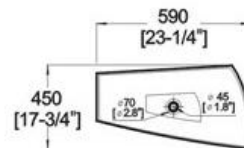

Winfield[®] Vitreous China

D154

D154 ART BASIN

Features:

- * Vitreous china.
- * Above-counter.
- * Without overflow.
- * No faucet hole, requires wall or counter-mount faucet.
- * Dimensions: Height: 6-5/16" (160mm)
Length: 23-1/4" (590mm)
Width: 17-3/4" (450mm)