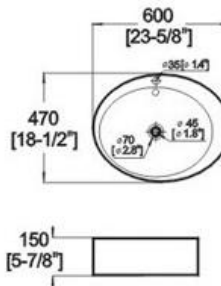

Winfield[®] Vitreous China

D165

D165 ART BASIN

Features:

- * Vitreous china.
- * Above-counter.
- * With overflow.
- * Single faucet hole.
- * Dimensions: Height: 5-7/8" (150mm)
Length: 23-5/8" (600mm)
Width: 18-1/2" (470mm)