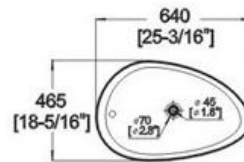

Winfield[®] Vitreous China

D180

D180 ART BASIN

Features:

- * Vitreous china.
- * Above-counter.
- * With overflow.
- * No faucet hole, requires wall or counter-mount faucet.
- * Dimensions: Height: 7-1/2" (190mm)
Length: 25-3/16" (640mm)
Width: 18-5/16" (465mm)