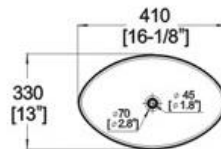

### D224A ART BASIN

Features:

- \* Vitreous china.
- \* Above-counter.
- \* Without overflow.
- \* No faucet hole, requires wall or counter-mount faucet.
- \* Dimensions: Height: 5-11/16" (145mm)  
Length: 16-1/8" (410mm)  
Width: 13" (330mm)