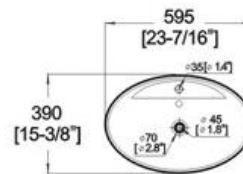

Winfield[®] Vitreous China

D225

D225 ART BASIN

Features:

- * Vitreous china.
- * Above-counter.
- * With overflow.
- * Single faucet hole.
- * Dimensions: Height: 8-1/2" (215mm)
Length: 23-7/16" (595mm)
Width: 15-3/8" (390mm)