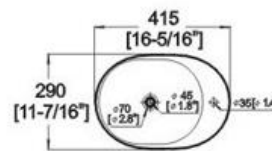

### D239 ART BASIN

Features:

- \* Vitreous china.
- \* Above-counter.
- \* Without overflow.
- \* Single faucet hole.
- \* Dimensions: Height: 4-1/2" (115mm)  
Length: 16-5/16" (415mm)  
Width: 11-7/16 (290mm)