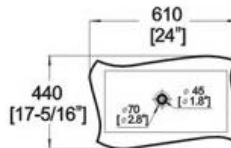

Winfield[®] Vitreous China

D270

D270 ART BASIN

Features:

- * Vitreous china.
- * Above-counter.
- * Without overflow.
- * No faucet hole, requires wall or counter-mount faucet.
- * Dimensions: Height: 5-7/8" (150mm)
Length: 24" (610mm)
Width: 17-5/16" (440mm)