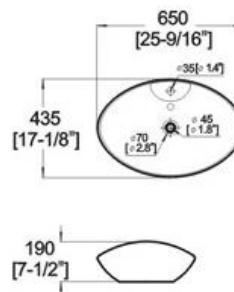

Winfield[®] Vitreous China

D273

D273 ART BASIN

Features:

- * Vitreous china.
- * Above-counter.
- * With overflow.
- * Single faucet hole.
- * Dimensions: Height: 7-1/2" (190mm)
Length: 25-9/16" (650mm)
Width: 17-1/8" (435mm)