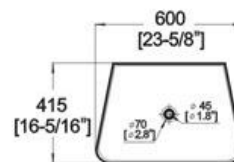

Winfield® Vitreous China

D288

D288 ART BASIN

Features:

- * Vitreous china.
- * Above-counter.
- * Without overflow.
- * No faucet hole, requires wall or counter-mount faucet.
- * Dimensions: Height: 6-1/8" (155mm)
Length: 23-5/8" (600mm)
Width: 16-5/16" (415mm)