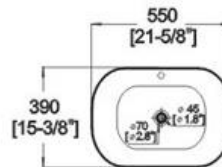

#### Features:

- \* Vitreous china.
- \* Above-counter.
- \* With overflow.
- \* No faucet hole, requires wall or counter-mount faucet.
- \* Dimensions: Height: 6-5/16" (160mm)  
Length: 21-5/8" (550mm)  
Width: 15-3/8" (390mm)