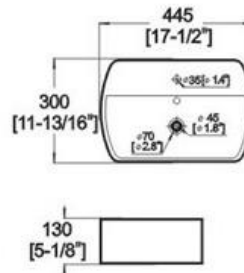

### D322 ART BASIN

- Features:
- \* Vitreous china.
  - \* Above-counter.
  - \* With overflow.
  - \* Single faucet holes.
  - \* Dimensions: Height: 5-1/8" (130mm)  
Length: 17-1/2" (445mm)  
Width: 11-13/16" (300mm)