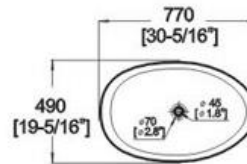

Winfield[®] Vitreous China

D358

D358 ART BASIN

Features:

- * Vitreous china.
- * Above-counter.
- * Without overflow.
- * No faucet hole, requires wall or counter-mount faucet.

* Dimensions: Height: 7-1/2" (190mm)
Length: 30-5/16" (770mm)
Width: 19-5/16" (490mm)