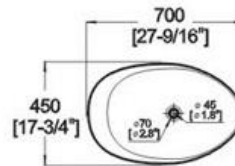

Winfield[®] Vitreous China

D370

D370 ART BASIN

Features:

- * Vitreous china.
- * Above-counter.
- * Without overflow.
- * No faucet hole, requires wall or counter-mount faucet.
- * Dimensions: Height: 7-1/16" (180mm)
Length: 27-9/16" (700mm)
Width: 17-3/4" (450mm)