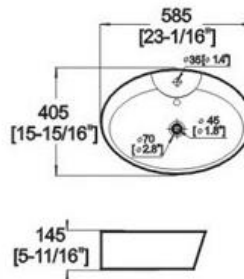

Winfield[®] Vitreous China

D372

D372 ART BASIN

Features:

- * Vitreous china.
- * Above-counter.
- * With overflow.
- * No faucet hole, requires wall or counter-mount faucet.
- * Dimensions: Height: 5-11/16" (145mm)
Length: 23-1/16" (585mm)
Width: 15-15/16" (405mm)