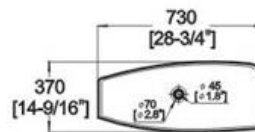

Winfield® Vitreous China

D512

D512 ART BASIN

Features:

- * Vitreous china.
- * Above-counter.
- * Without overflow.
- * No faucet hole, requires wall or counter-mount faucet.
- * Dimensions: Height: 5-1/8" (130mm)
Length: 28-3/4" (730mm)
Width: 14-9/16" (370mm)