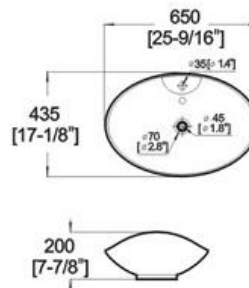

Winfield[®] Vitreous China

D61

D61 ART BASIN

Features:

- * Vitreous china.
- * Above-counter.
- * With overflow.
- * Single faucet hole.
- * Dimensions: Height: 7-7/8" (200mm)
Length: 25-9/16" (650mm)
Width: 17-1/8" (435mm)