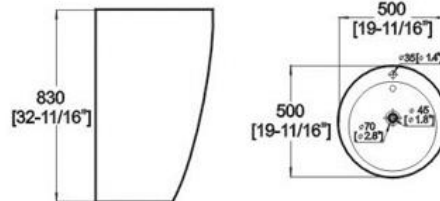

### DA002 Pedestal basin

- Features:
- \* Vitreous china.
  - \* With overflow.
  - \* Single faucet holes.
  - \* Dimensions: Height: 32-11/16" (830mm)  
Length: 19-11/16" (500mm)  
Width: 19-11/16" (500mm)
  - \* Faucet hole: 1-3/8" (35mm)
  - \* Drain hole: 1-3/4" (45mm)