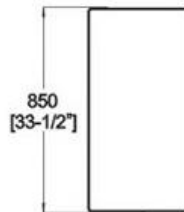

Winfield[®] Vitreous China

DA004B

DA004B Pedestal basin

Features:

- * Vitreous china.
- * With overflow.
- * Single faucet holes.
- * Dimensions: Height: 33-1/2" (850mm)
Length: 15-3/4" (400mm)
Width: 15-3/4" (400mm)
- * Faucet hole: 1-3/8" (35mm)
- * Drain hole: 1-3/4" (45mm)