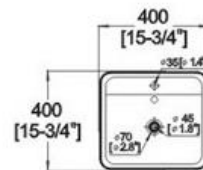

Winfield[®] Vitreous China

DA004B

DA004B Pedestal basin

Features:

- * Vitreous china.
- * With overflow.
- * Single faucet holes.
- * Dimensions: Height: 33-1/2" (850mm)
Length: 15-3/4" (400mm)
Width: 15-3/4" (400mm)
- * Faucet hole: 1-3/8" (35mm)
- * Drain hole: 1-3/4" (45mm)