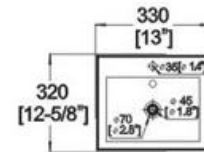

Winfield[®] Vitreous China

DA008

DA008 Pedestal basin

Features:

- * Vitreous china.
- * With overflow.
- * Single faucet holes.
- * Dimensions: Height: 33-1/16" (840mm)
Length: 13" (330mm)
Width: 12-5/8" (320mm)
- * Faucet hole: 1-3/8" (35mm)
- * Drain hole: 1-3/4" (45mm)