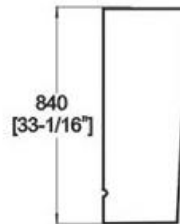

Winfield[®] Vitreous China

DA008

DA008 Pedestal basin

Features:

- * Vitreous china.
- * With overflow.
- * Single faucet holes.
- * Dimensions: Height: 33-1/16" (840mm)
Length: 13" (330mm)
Width: 12-5/8" (320mm)
- * Faucet hole: 1-3/8" (35mm)
- * Drain hole: 1-3/4" (45mm)