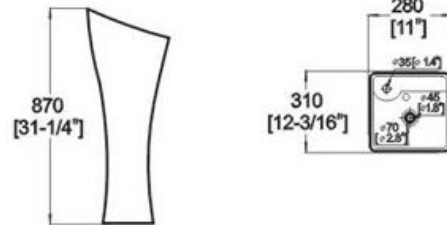

Winfield[®] Vitreous China

DA009

DA009 Pedestal basin

Features:

- * Vitreous china.
- * Without overflow.
- * Single faucet holes.
- * Dimensions: Height: 34-1/4" (870mm)
Length: 11" (280mm)
Width: 12-3/16" (310mm)
- * Faucet hole: 1-3/8" (35mm)
- * Drain hole: 1-3/4" (45mm)