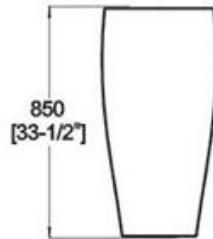

### DA010 Pedestal basin

Features:

- \* Vitreous china.
- \* Without overflow.
- \* Single faucet holes.
- \* Dimensions: Height: 33-1/2" (850mm)  
Length: 20-1/2" (520mm)  
Width: 15-3/4" (400mm)
- \* Faucet hole: 1-3/8" (35mm)
- \* Drain hole: 1-3/4" (45mm)