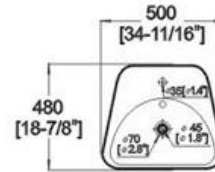

Winfield[®] Vitreous China

DA012

DA012 Pedestal basin

Features:

- * Vitreous china.
- * With overflow.
- * Single faucet holes.
- * Dimensions: Height: 34" (865mm)
Length: 34-11/16" (500mm)
Width: 18-7/8" (480mm)
- * Faucet hole: 1-3/8" (35mm)
- * Drain hole: 1-3/4" (45mm)