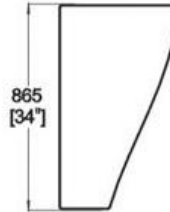

Winfield[®] Vitreous China

DA012

DA012 Pedestal basin

Features:

- * Vitreous china.
- * With overflow.
- * Single faucet holes.
- * Dimensions: Height: 34" (865mm)
Length: 34-11/16" (500mm)
Width: 18-7/8" (480mm)
- * Faucet hole: 1-3/8" (35mm)
- * Drain hole: 1-3/4" (45mm)