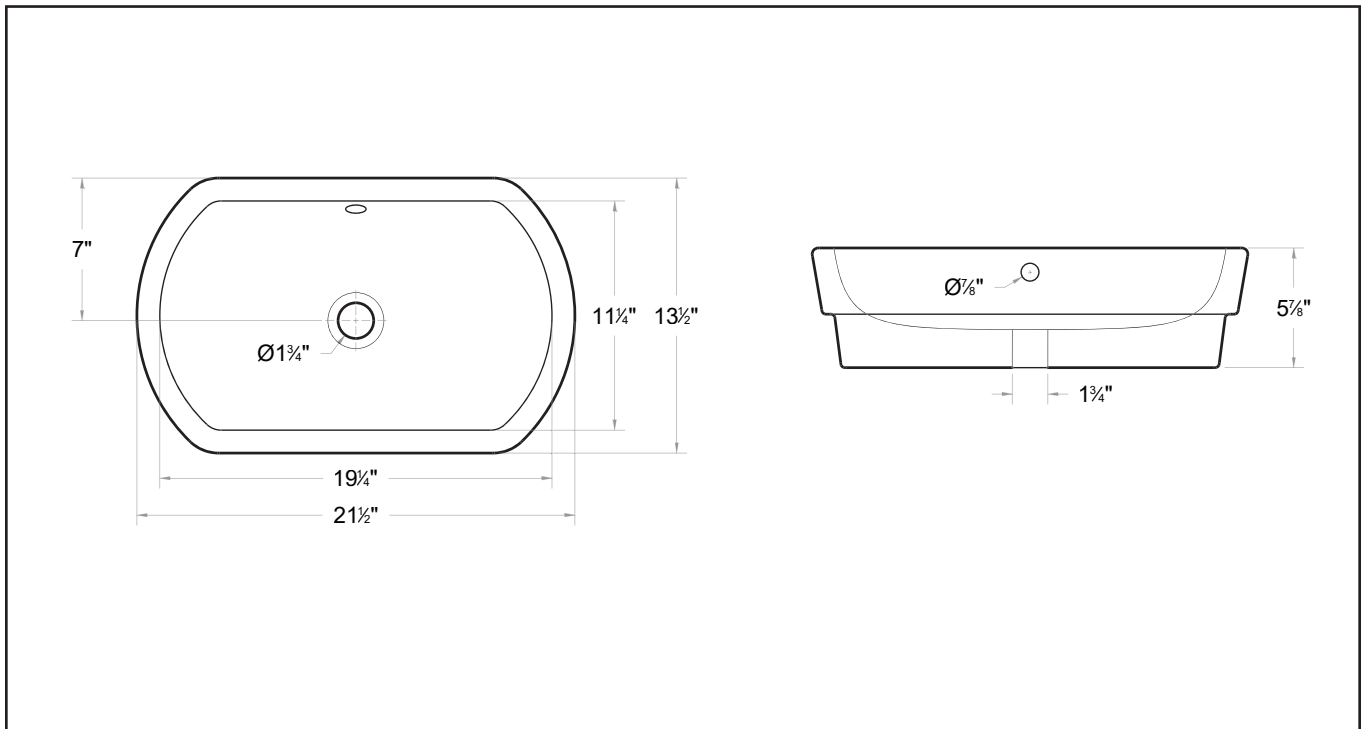

*Winfield*<sup>®</sup>

Lavatory  
**K07-2113**

**Features**

- Capsule shape vessel
- With overflow
- No faucet holes
- High gloss ceramic finish

**Material**

Vitreous china

**Measurements**

**L** 21-1/2", **W** 13-1/2", **H** 5-7/8"

**Installation**

Vessel

Lavatory  
K07-2113

**Note**

- Spec sheets contain rough-in measurements which may vary by  $1/4"$  ( $\pm$ ) and are subject to standard industry tolerances. They are stated in inches and are non-binding. Exact measurements, for particular or customized installation schemes, should only be taken from the finished product.
- Specs may change without prior notice, please check with your sales rep for most up to date spec sheet.