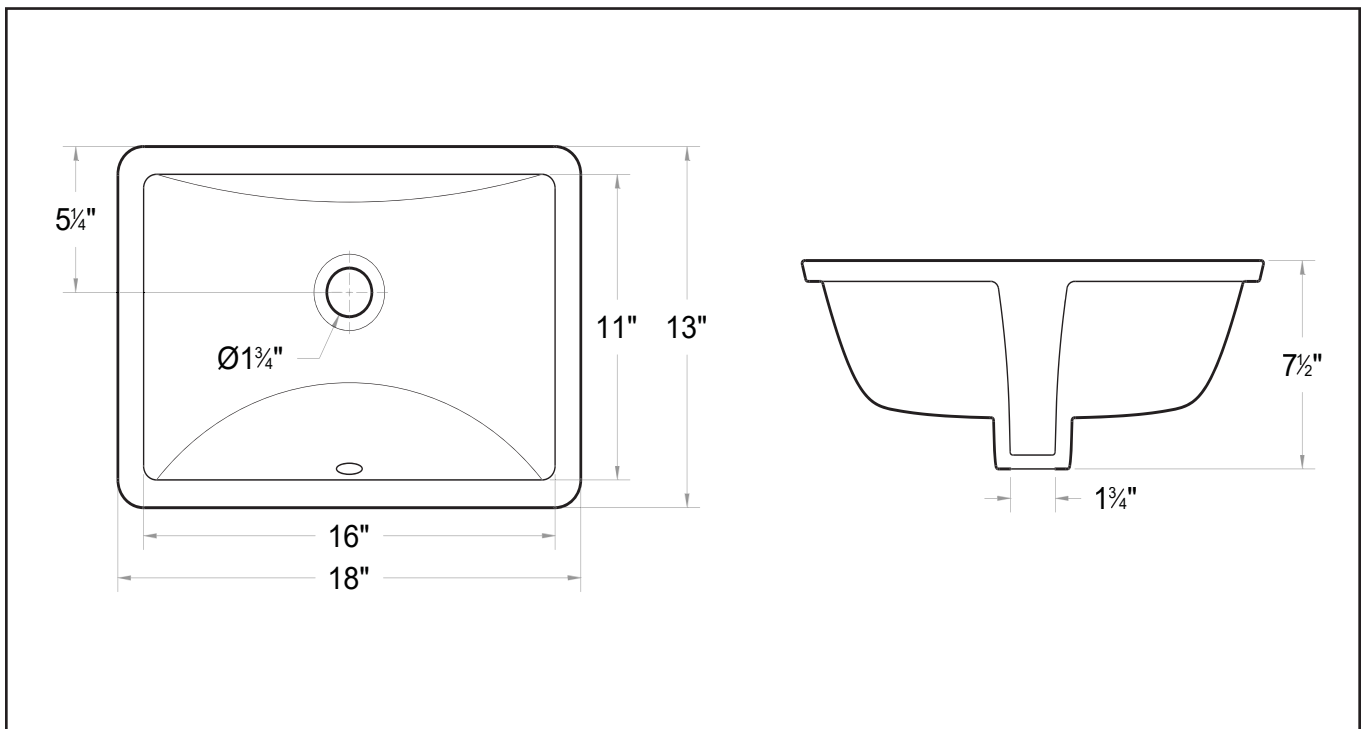

Winfield[®]

Lavatory
LU181350

Features

- Rectangular basin
- With overflow
- No faucet holes
- High gloss ceramic white finish

Installation

Under-mount

Material

Vitreous china

Measurements

L 18", W 13", H 7-1/2"

Codes / Standards

ASME A112.19.2-1990

Lavatory
LU181350

Note

- Spec sheets contain rough-in measurements which may vary by $\frac{1}{4}"$ (\pm) and are subject to standard industry tolerances. They are stated in inches and are non-binding. Exact measurements, for particular or customized installation schemes, should only be taken from the finished product.
- Specs may change without prior notice, please check with your sales rep for most up to date spec sheet.