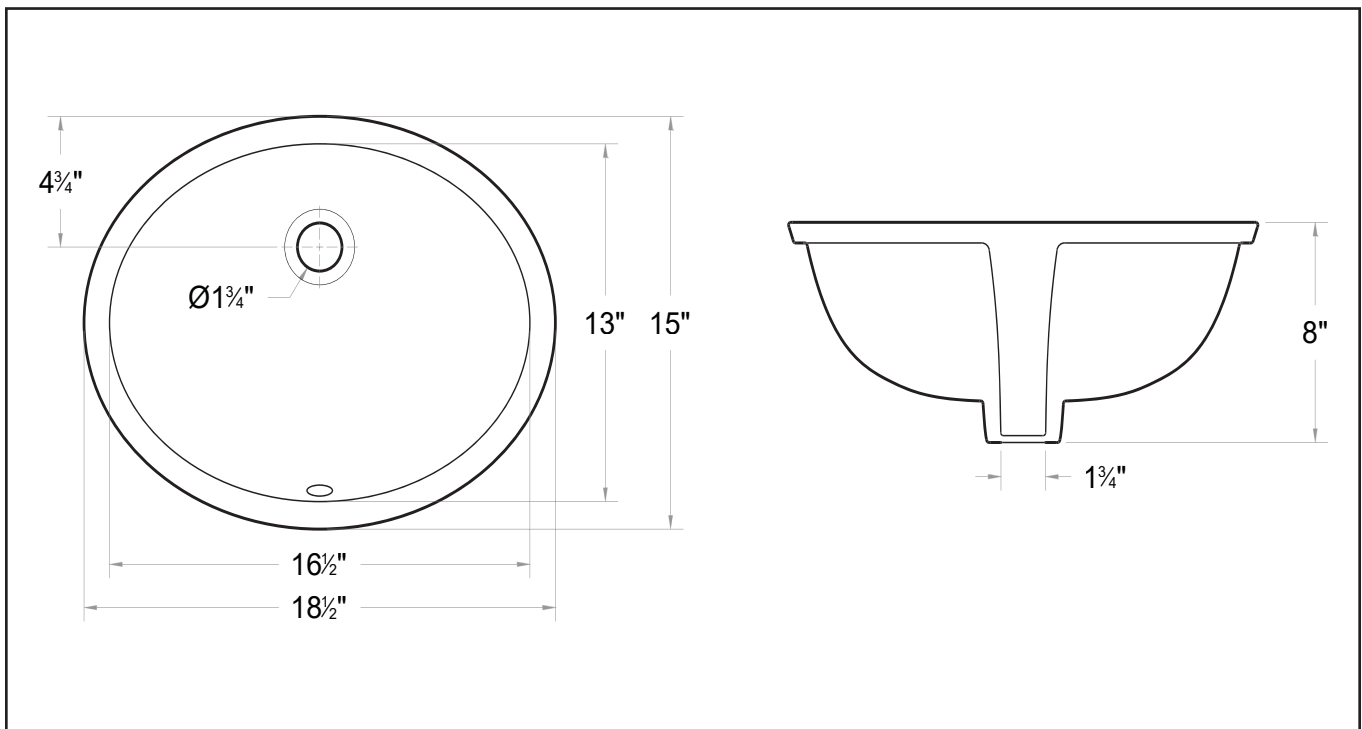

Vitreous china

**Measurements**

**L** 18-1/2", **W** 15", **H** 8"

**Codes / Standards**

ASME / ANSI A112.19.2M

ADA CABO /ANSI A112.19.2M

Lavatory  
LU1815

**Note**

- Spec sheets contain rough-in measurements which may vary by 1/4" (±) and are subject to standard industry tolerances. They are stated in inches and are non-binding. Exact measurements, for particular or customized installation schemes, should only be taken from the finished product.
- Specs may change without prior notice, please check with your sales rep for most up to date spec sheet.