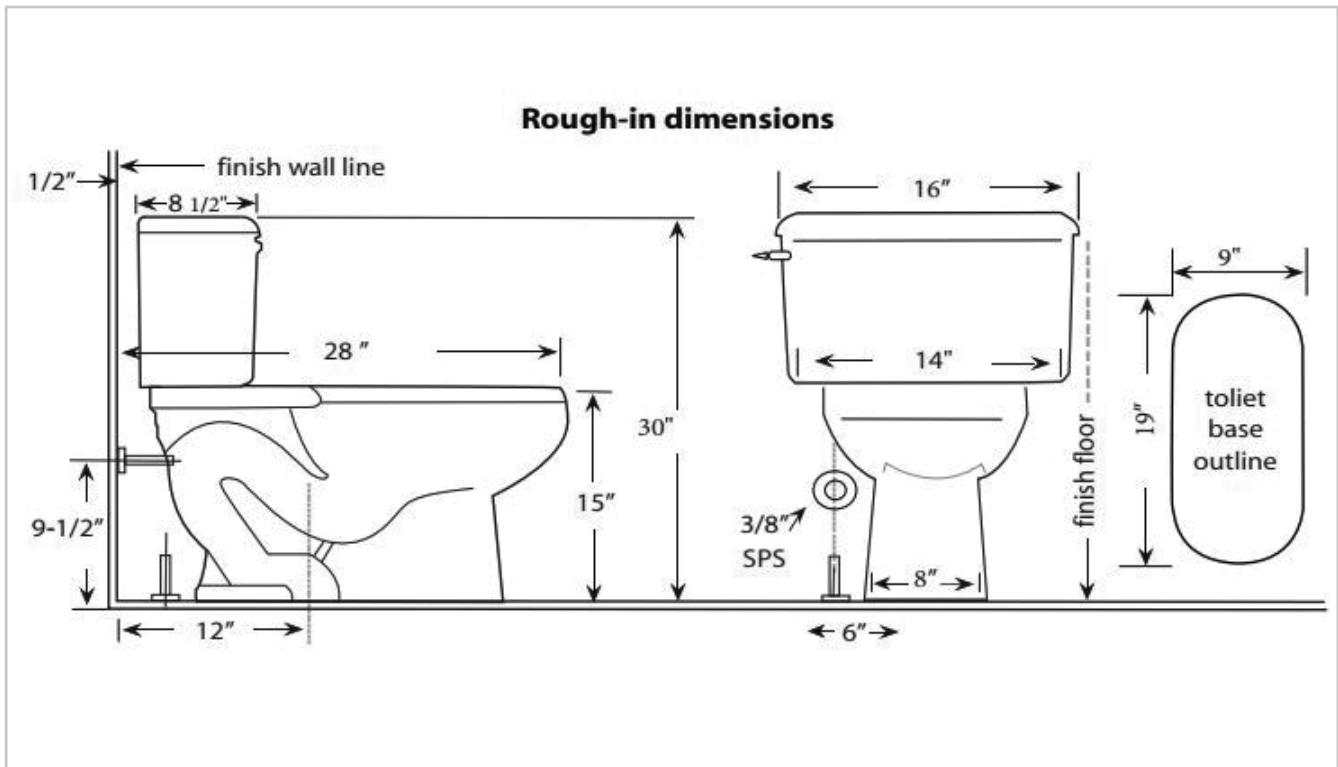

Winfield[®]

Two-Piece Toilet
T201

Two-Piece Toilet T201

Features

- 1.6 gpf Low Flush
- Round front
- 12" Rough-in
- 3" Flush valve
- UPC Certified
- Meets ASME A112.19.2-2003

* Toilet Seat and Wax Ring Not Included

- Spec sheets contain rough-in measurements which may vary by 1/4" (±) and are subject to standard industry tolerances.
- Specs may change without prior notice, please check with your sales rep for most up to date spec sheet.