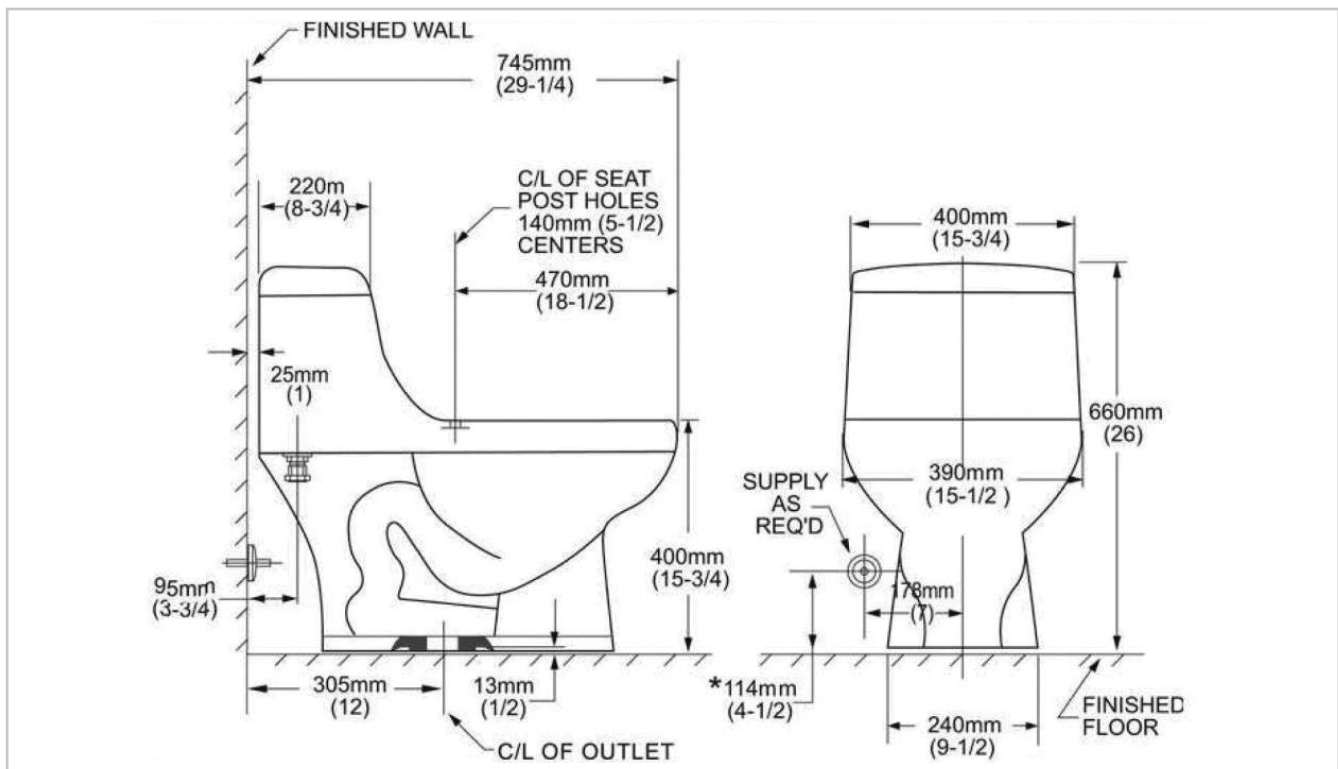

Winfield[®]

One-Piece Toilet
T21729

One-Piece Toilet

T21729

Features

- One-piece toilet
- Elongated
- Includes seat and cover
- CUPC listed
- 2" flush valve
- 2-1/8" fully glazed trapway
- 12" rough-in
- Single left side flush (1.28 gpf)

- Spec sheets contain rough-in measurements which may vary by 1/4" (±) and are subject to standard industry tolerances.
- Specs may change without prior notice, please check with your sales rep for most up to date spec sheet.