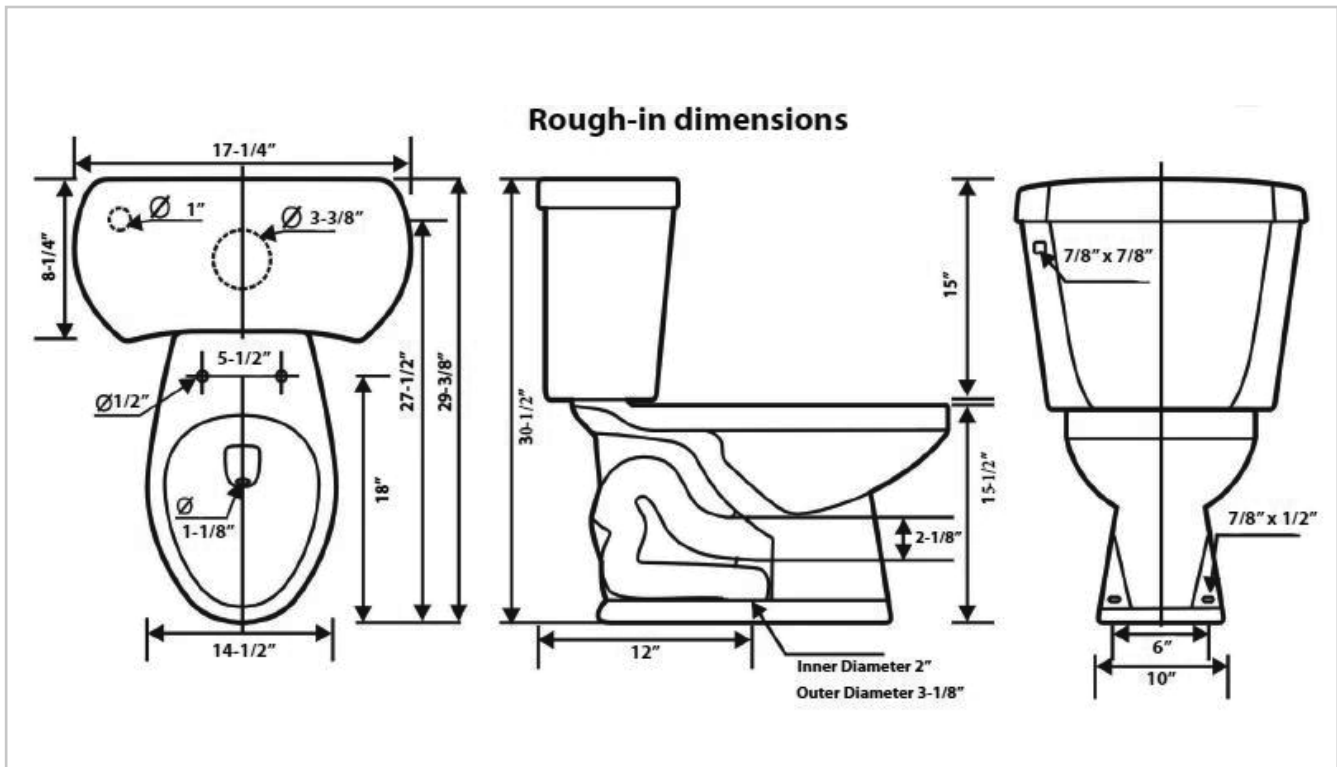

Winfield[®]

Two-Piece Toilet
T6811

Two-Piece Toilet T6811

Features

- 1.6 gpf
- Elongated
- 12" Rough-in
- UPC Certified
- Meets ANSI/ASME A112.2M - 1990

* Toilet Seat and Wax Ring Not Included

- Spec sheets contain rough-in measurements which may vary by 1/4" (±) and are subject to standard industry tolerances.
- Specs may change without prior notice, please check with your sales rep for most up to date spec sheet.

To Be Specified:

Color:

Seat:

Supply with Stop:

This space for Architecture/Engineer approval