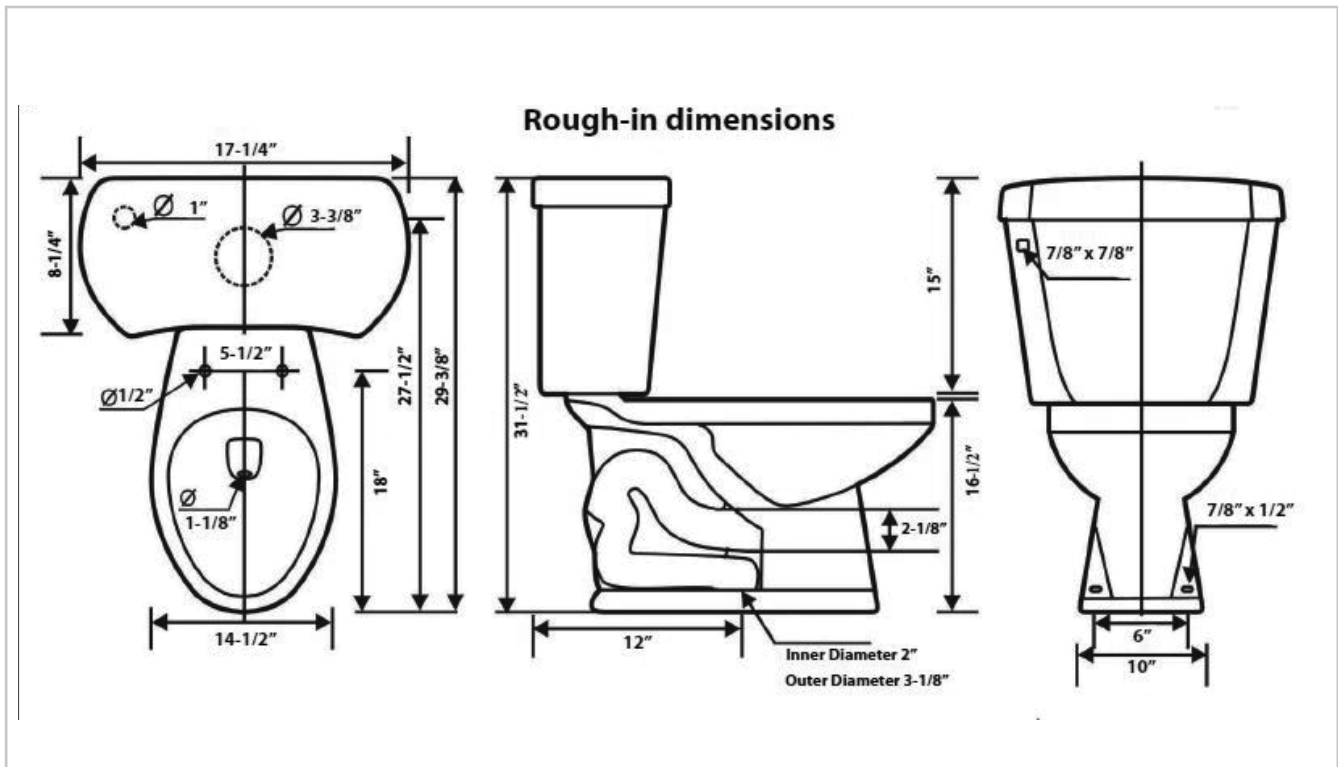

Winfield[®]

Two-Piece Toilet
T6811H

Two-Piece Toilet T6811H

Features

- 1.6 gpf
- Elongated
- 12" Rough-in
- UPC Certified
- Meets ANSI/ASME A112.2M - 1990

* Toilet Seat and Wax Ring Not Included

- Spec sheets contain rough-in measurements which may vary by 1/4" (±) and are subject to standard industry tolerances.
- Specs may change without prior notice, please check with your sales rep for most up to date spec sheet.

To Be Specified:

Color:

Seat:

Supply with Stop:

This space for Architecture/Engineer approval