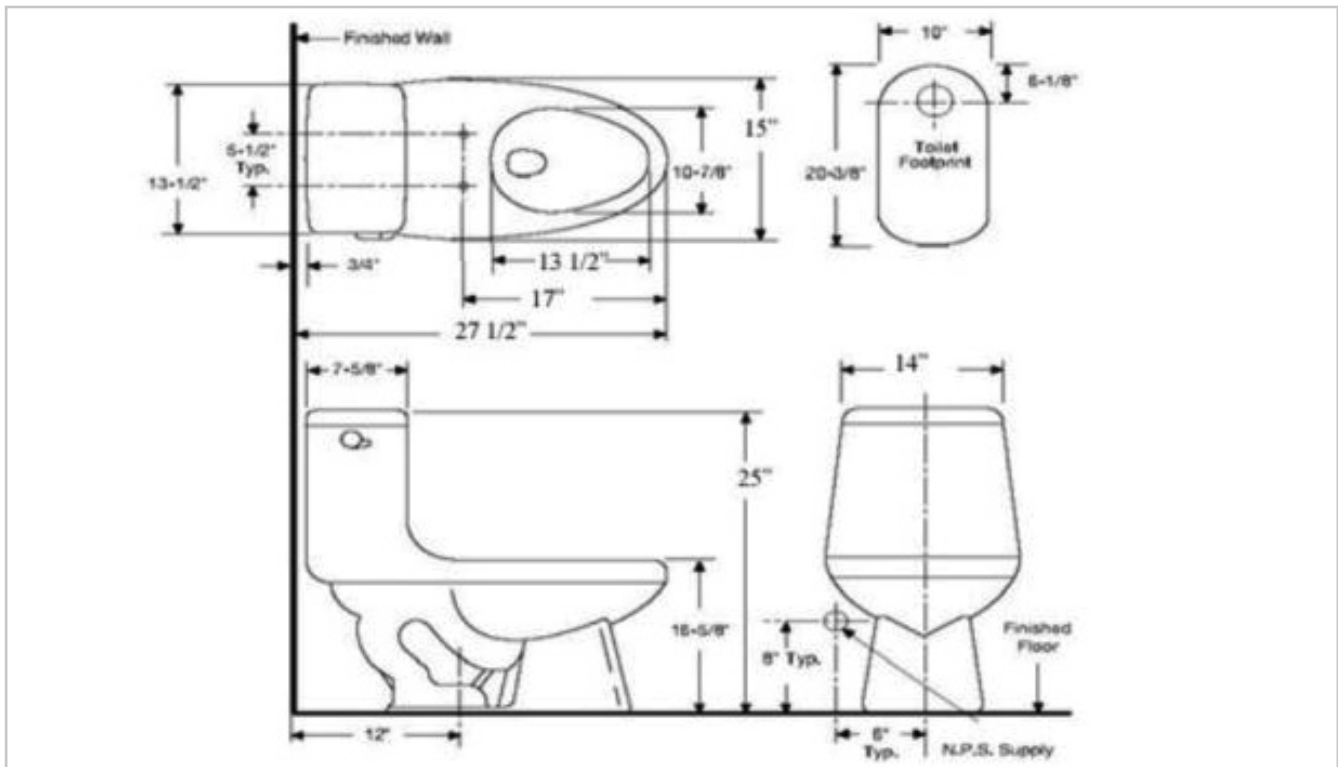

*Winfield*<sup>®</sup>

One-Piece Toilet  
**T6812**

# One-Piece Toilet T6812

## Features

- One-piece toilet
- Round front
- Includes slow close seat and cover
- CUPC listed
- 2" glazed trapway
- Meets ANSI/ASME

- Spec sheets contain rough-in measurements which may vary by 1/4" (±) and are subject to standard industry tolerances.
- Specs may change without prior notice, please check with your sales rep for most up to date spec sheet.