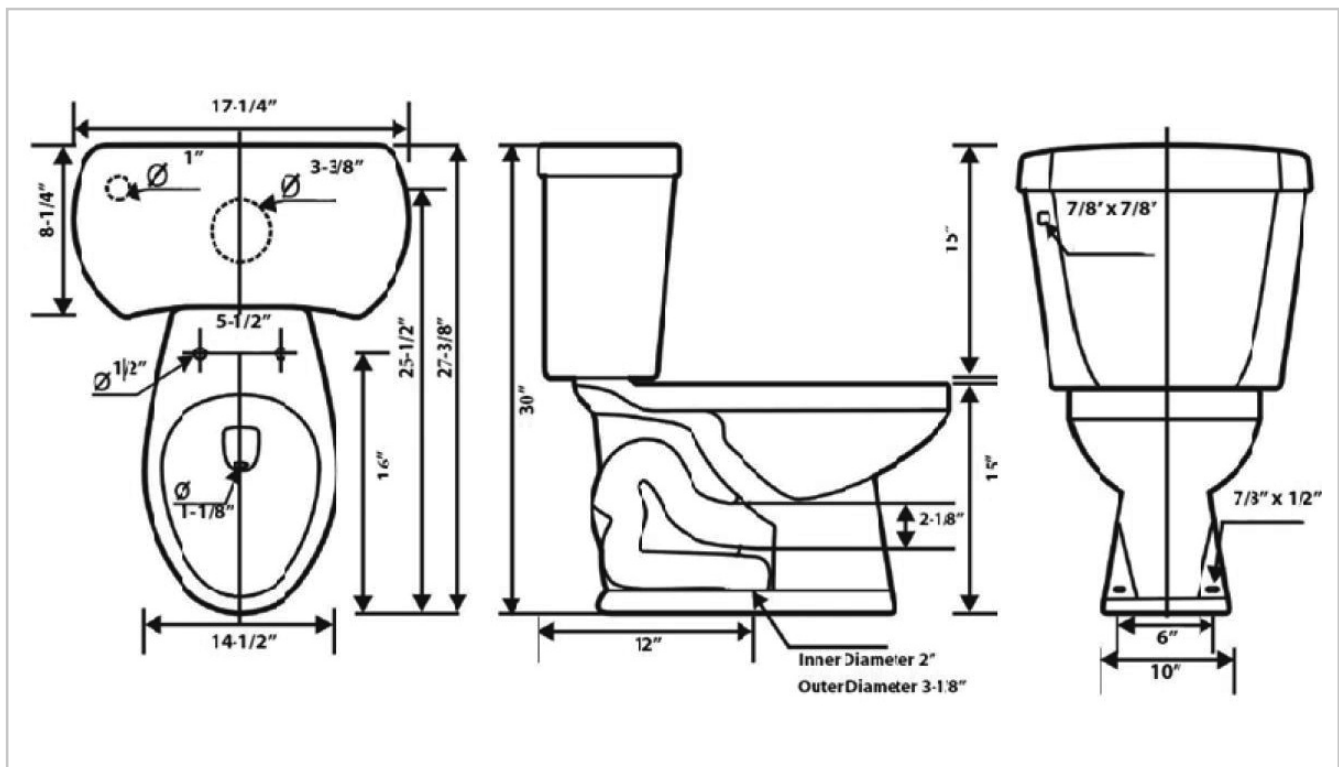

Winfield[®]

Two-Piece Toilet
T6816

Two-Piece Toilet T6816

Features

- 1.6 gpf
- Round front
- 12" Rough-in
- UPC Certified
- Meets ANSI/ASME A112.2M - 1990

* Toilet Seat and Wax Ring Not Included

- Spec sheets contain rough-in measurements which may vary by 1/4" (±) and are subject to standard industry tolerances.
- Specs may change without prior notice, please check with your sales rep for most up to date spec sheet.

To Be Specified:

Color:

Seat:

Supply with Stop:

This space for Architecture/Engineer approval