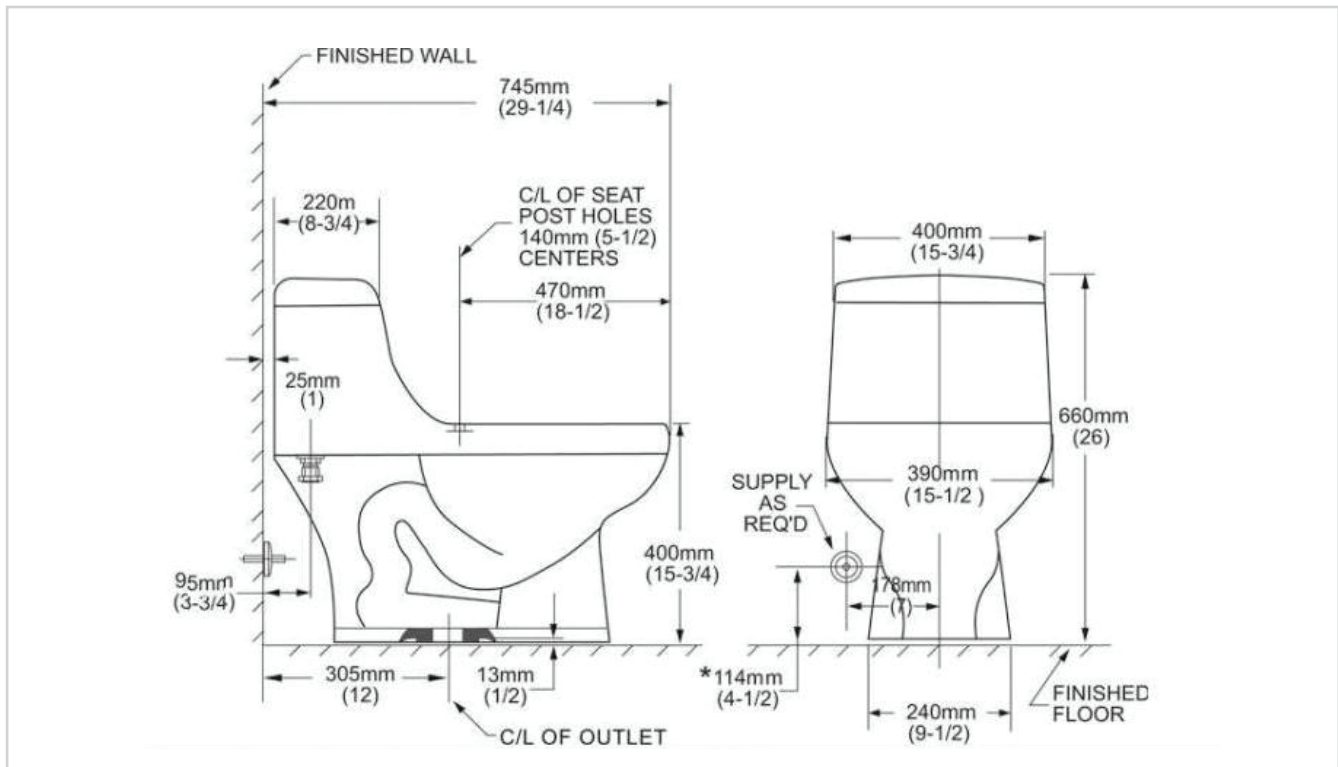

Winfield[®]

One-Piece Toilet
T21729D

One-Piece Toilet T21729D

Features

- One-piece toilet
- Elongated
- Includes seat and cover
- CUPC Certified
- Top Dual Flush (1.0/1.6 gpf)
- 2" flush valve
- 2-1/8" fully glazed trapway
- 12" rough-in

- Spec sheets contain rough-in measurements which may vary by 1/4" (±) and are subject to standard industry tolerances.
- Specs may change without prior notice, please check with your sales rep for most up to date spec sheet.