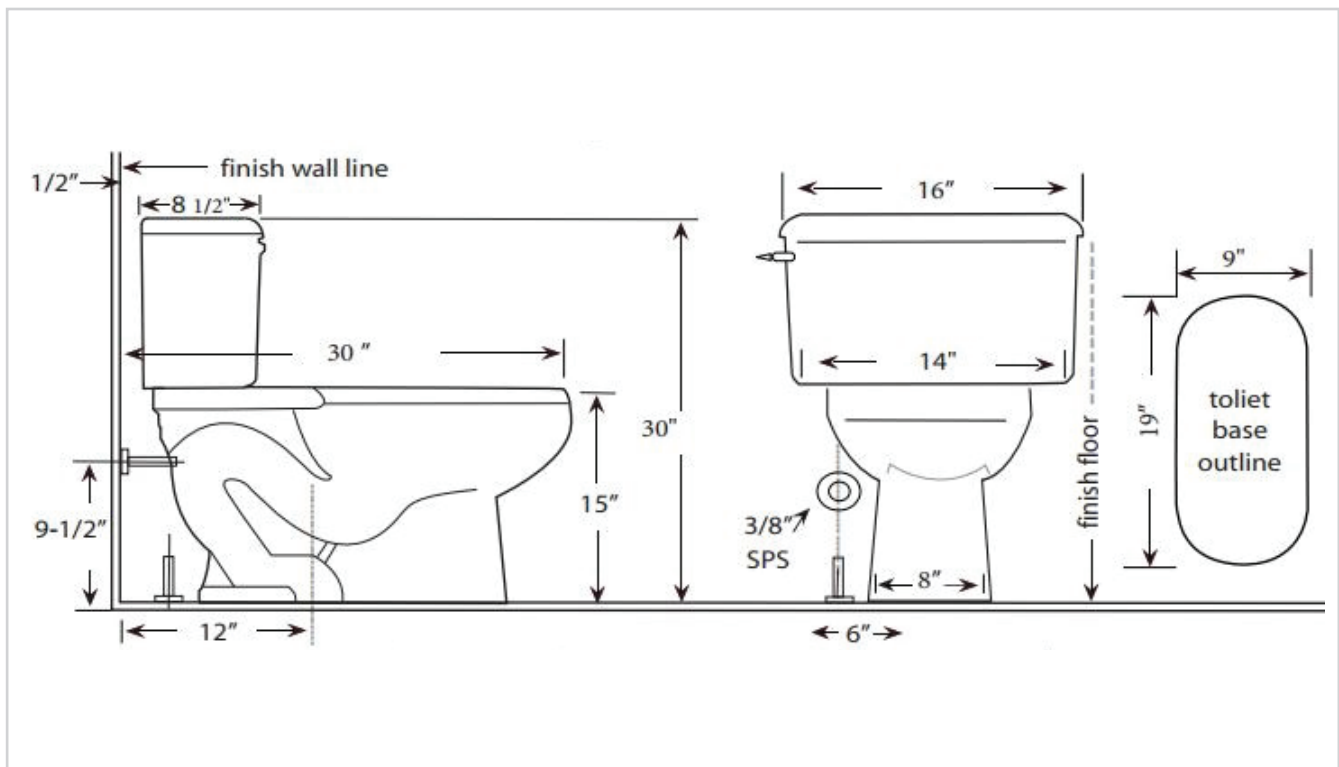

*Winfield*<sup>®</sup>  
*Simple Elegance*

Two-Piece Toilet  
**T310**

# Two-Piece Toilet T310

## Features

- 1.6 gpf Low Flush
- Elongated
- 12" Rough-in
- 2" Flush valve
- UPC Certified
- Meets ASME A112.19.2-2003

\* Toilet Seat and Wax Ring Not Included

- Spec sheets contain rough-in measurements which may vary by 1/4" (±) and are subject to standard industry tolerances.
- Specs may change without prior notice, please check with your sales rep for most up to date spec sheet.