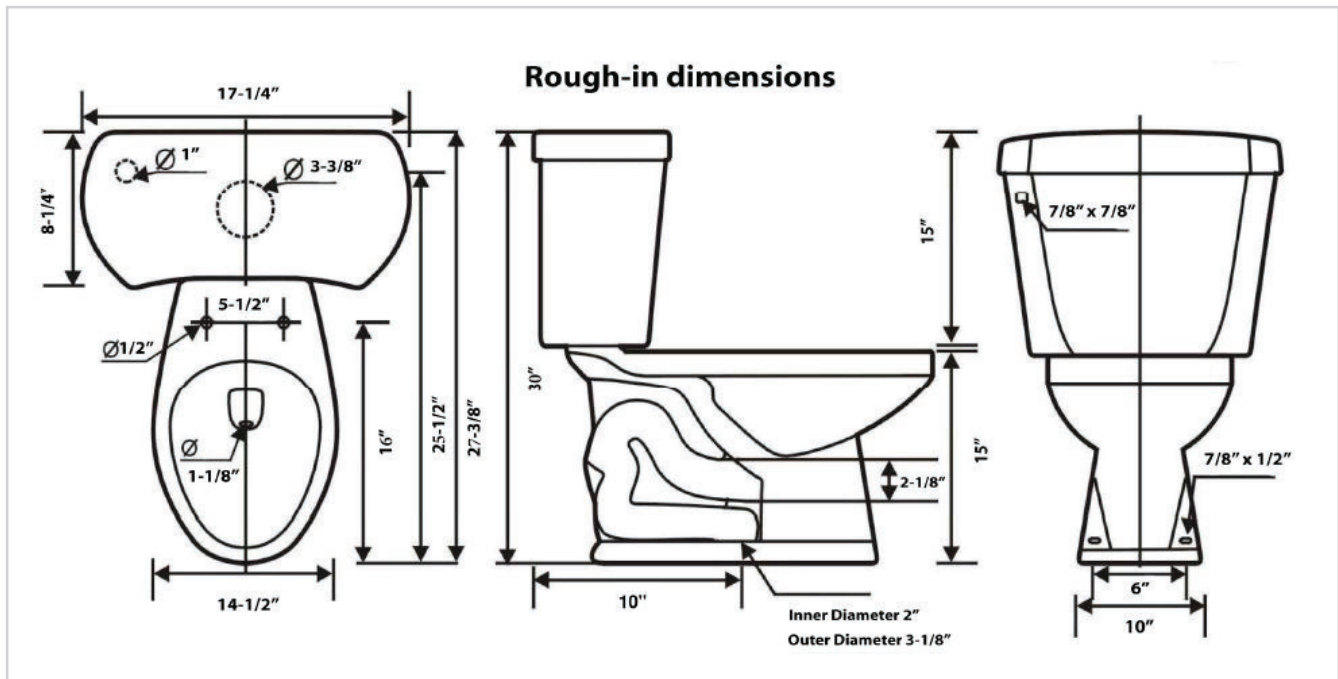

Two-Piece Toilet

T3513-10

TB3513-10 Bowl + TK3512 Tank

Two-Piece Toilet

T3513-10

Features

- 1.28 GPF High Efficiency Toilet
- Round Front
- 10" Rough-In
- 3" Flush Valve, Floor Mounted
- Right Hand Trip Lever Available
- MaP Flush Score \geq 1,000 grams
- IAPMO/UPC Approved
- EPA WaterSense Certified
- TB3513-10 Bowl + TK3512 Tank

* Toilet Seat and Wax Ring Not Included

- Spec sheets contain rough-in measurements which may vary by 1/4" (\pm) and are subject to standard industry tolerances.
- Specs may change without prior notice, please check with your sales rep for most up to date spec sheet.