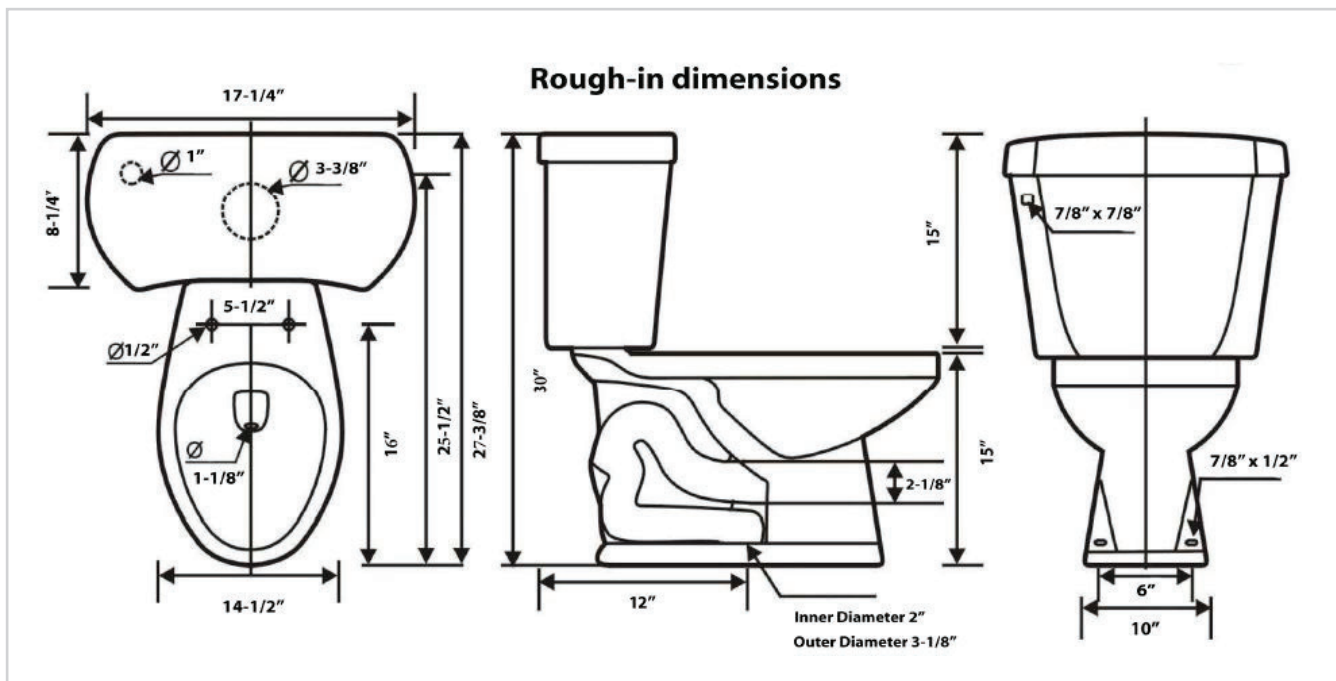

Two-Piece Toilet

**T3513**

TB3513 Bowl + TK3512 Tank

# Two-Piece Toilet T3513

## Features

- 1.28 GPF High Efficiency Toilet
- Round Front
- 12" Rough-In
- 3" Flush Valve, Floor Mounted
- Right Hand Trip Lever Available
- MaP Flush Score  $\geq$  1,000 grams
- IAPMO/UPC Approved
- EPA WaterSense Certified
- TB3513 Bowl + TK3512 Tank

\* Toilet Seat and Wax Ring Not Included

- Spec sheets contain rough-in measurements which may vary by 1/4" ( $\pm$ ) and are subject to standard industry tolerances.
- Specs may change without prior notice, please check with your sales rep for most up to date spec sheet.